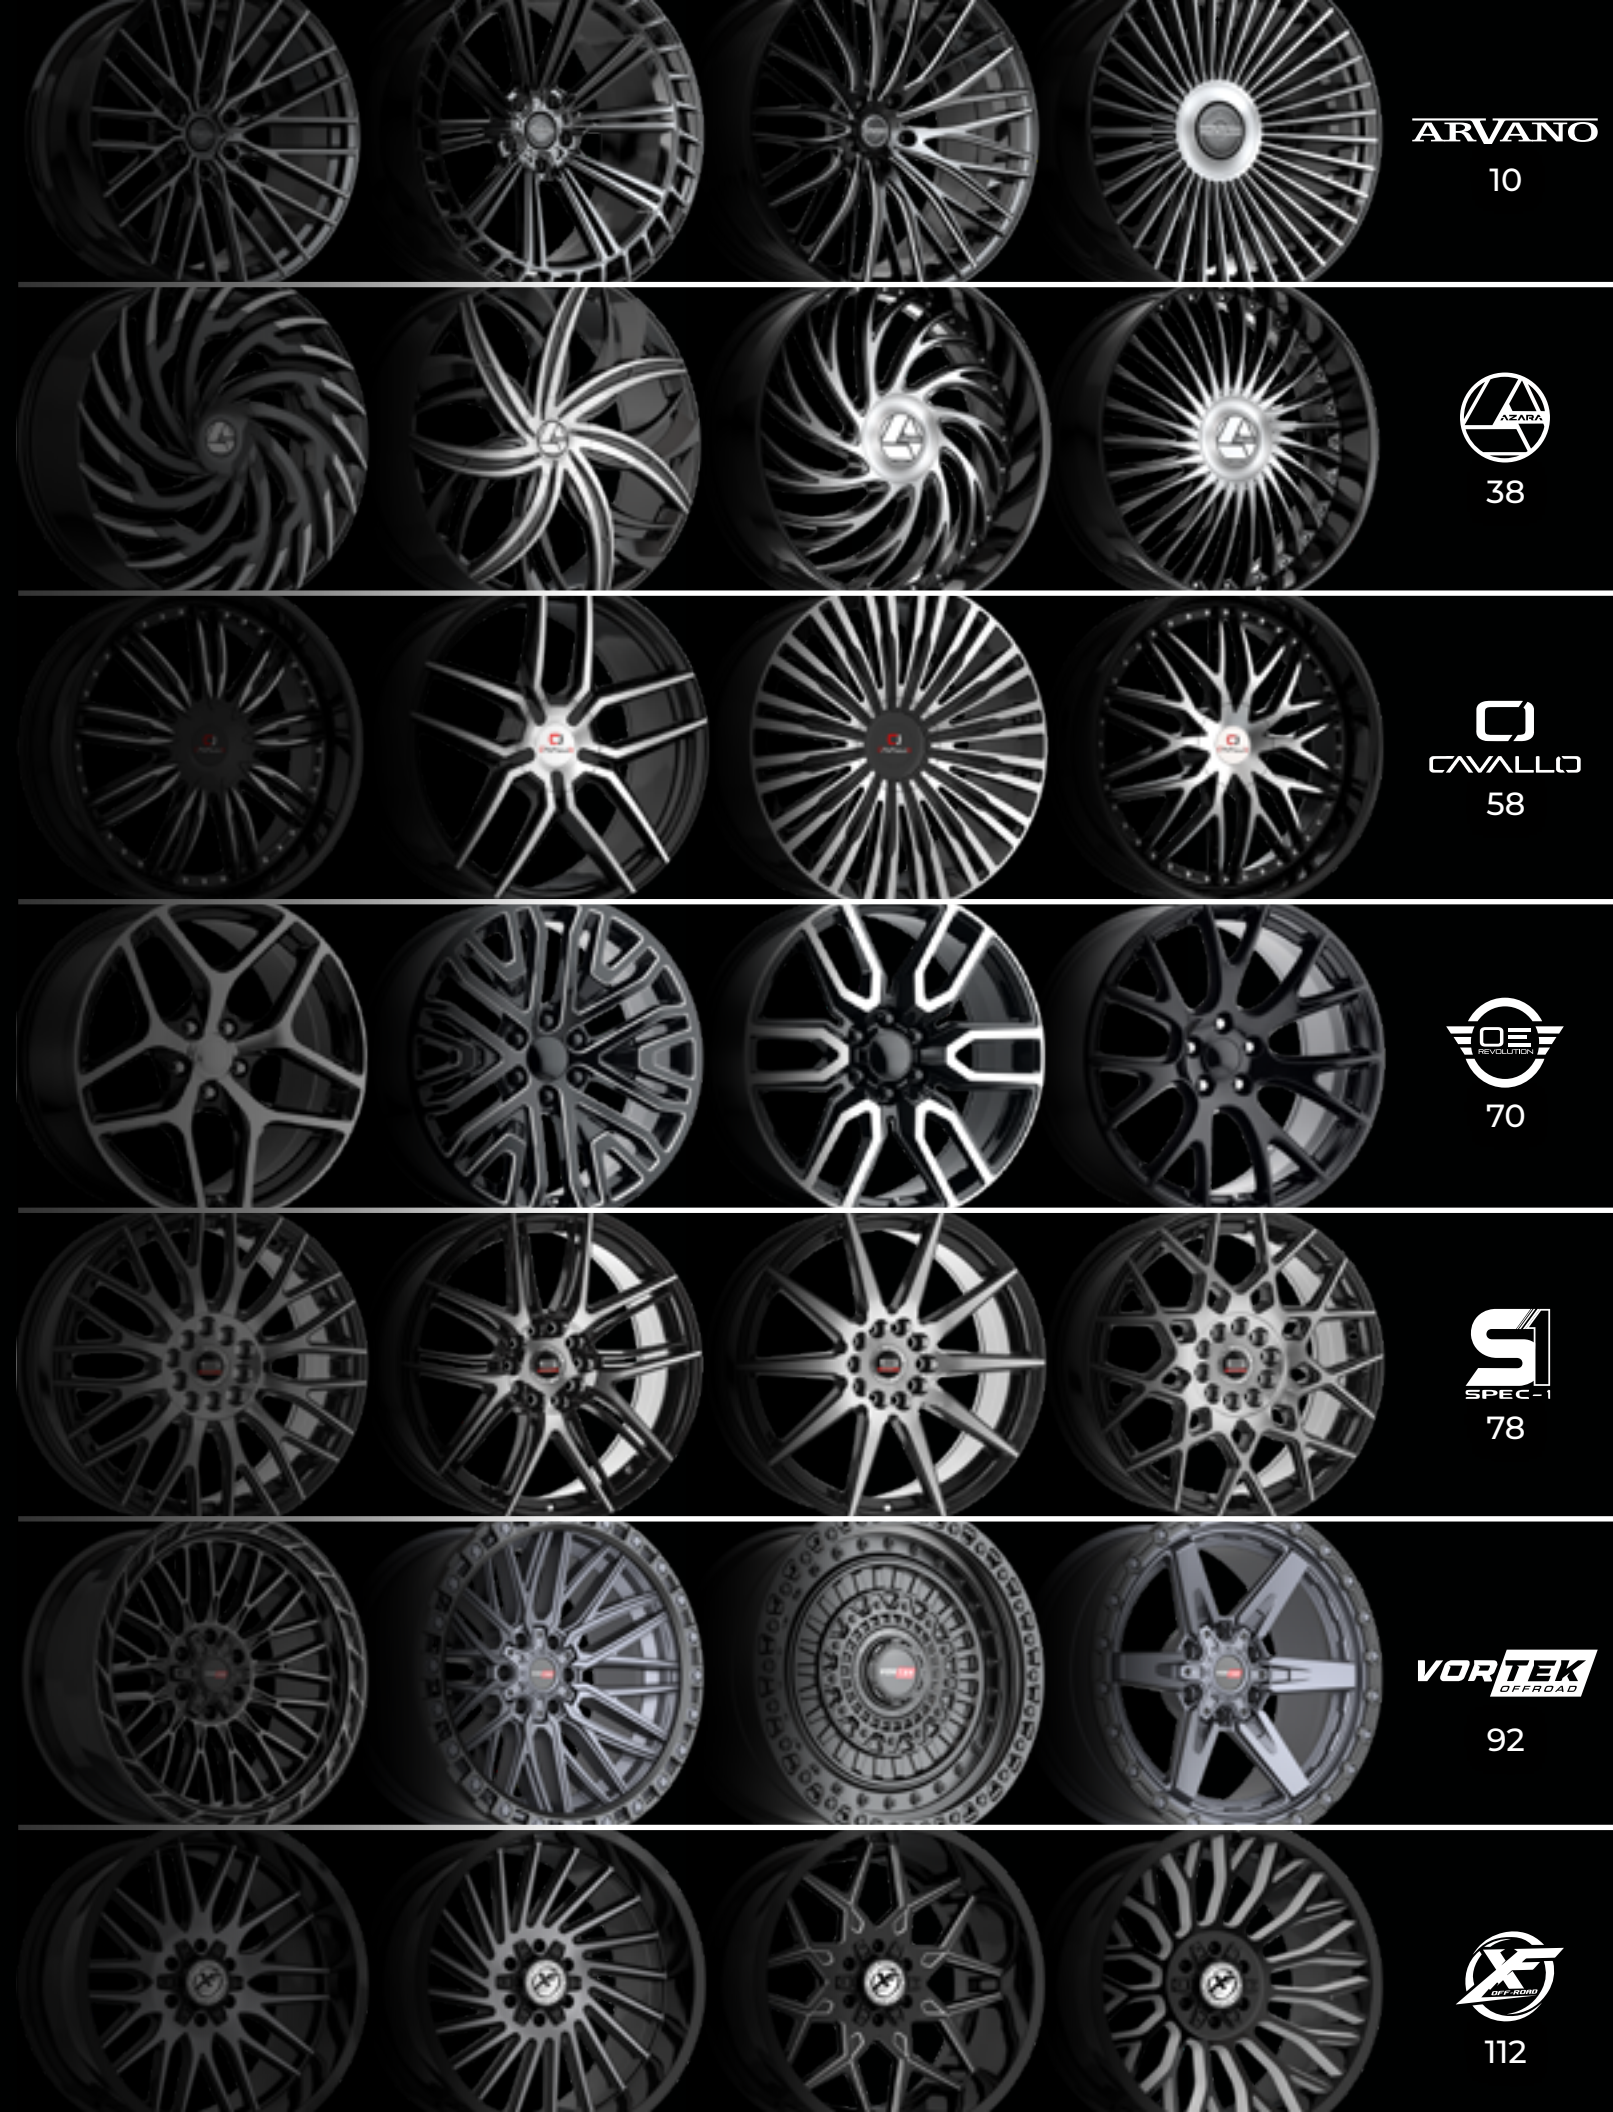

This warranty does not cover corrosion or discoloration by exposure to cleaning products used against the wheel not in accordance with suggested treatments. Automatic car washes are not recommended.

These warranties are void if wheel is damaged due to improper mounting, installation, curb damage, neglect or normal wear and tear.

All blowout items are sold "as is" without warranty.

WARRANTY TRANSFERABILITY

All warranties are non-transferable and do not cover return freight charges, damage caused by improper handling, use, mounting or installation. These warranties do not assume coverage of expenses for diagnosis, removal, balancing, or cost of installation labor.

CARE INSTRUCTIONS

Chrome or painted wheels are to be cleaned with nothing other than mild soap and water. Harsh chemicals, detergents, polishing compounds, or abrasives are not to be used as they will damage the wheel and void the warranty. Be sure to cool wheels with cool running water before cleaning as failing to do so may cause discoloration.

SHIPPING AND HANDLING

We can ship most orders same day. Always inspect shipment after delivery and report any damages immediately. Do not return damaged products to Elite Wheel Warehouse unless instructed to do so. You must get a RMA before returning the item or the shipment will be refused. Damage claims must always be processed through the shipping company responsible.