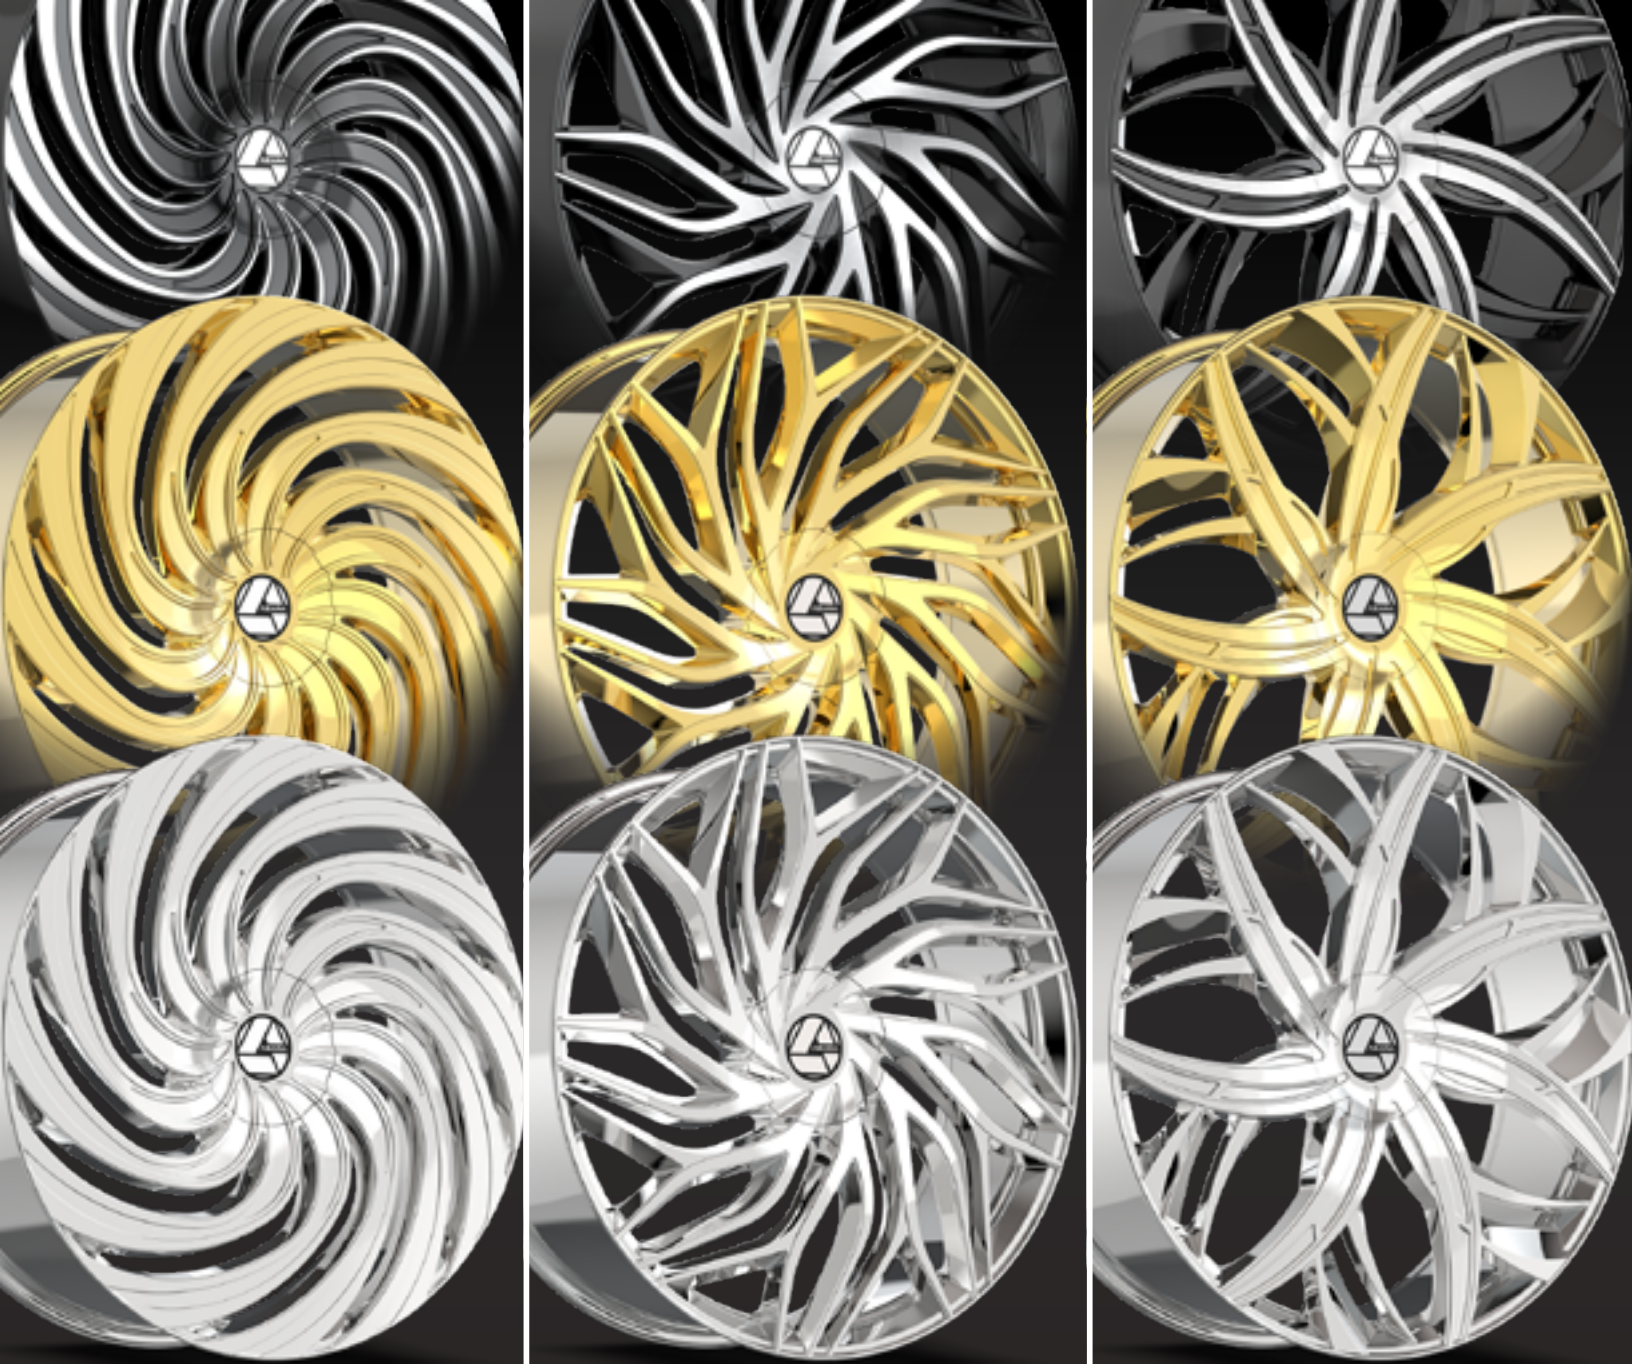

AZX-101

AZA-535

AZA-537

AZA-541

A

Z

A

Azara Wheels takes pride in offering over 50 different wheel styles in multiple finishes and sizes ranging from 18x8 to 32x10. We continue to lead the industry with the highest quality and most unique wheel designs available in the market today, defined as the KING OF BIG WHEELS.