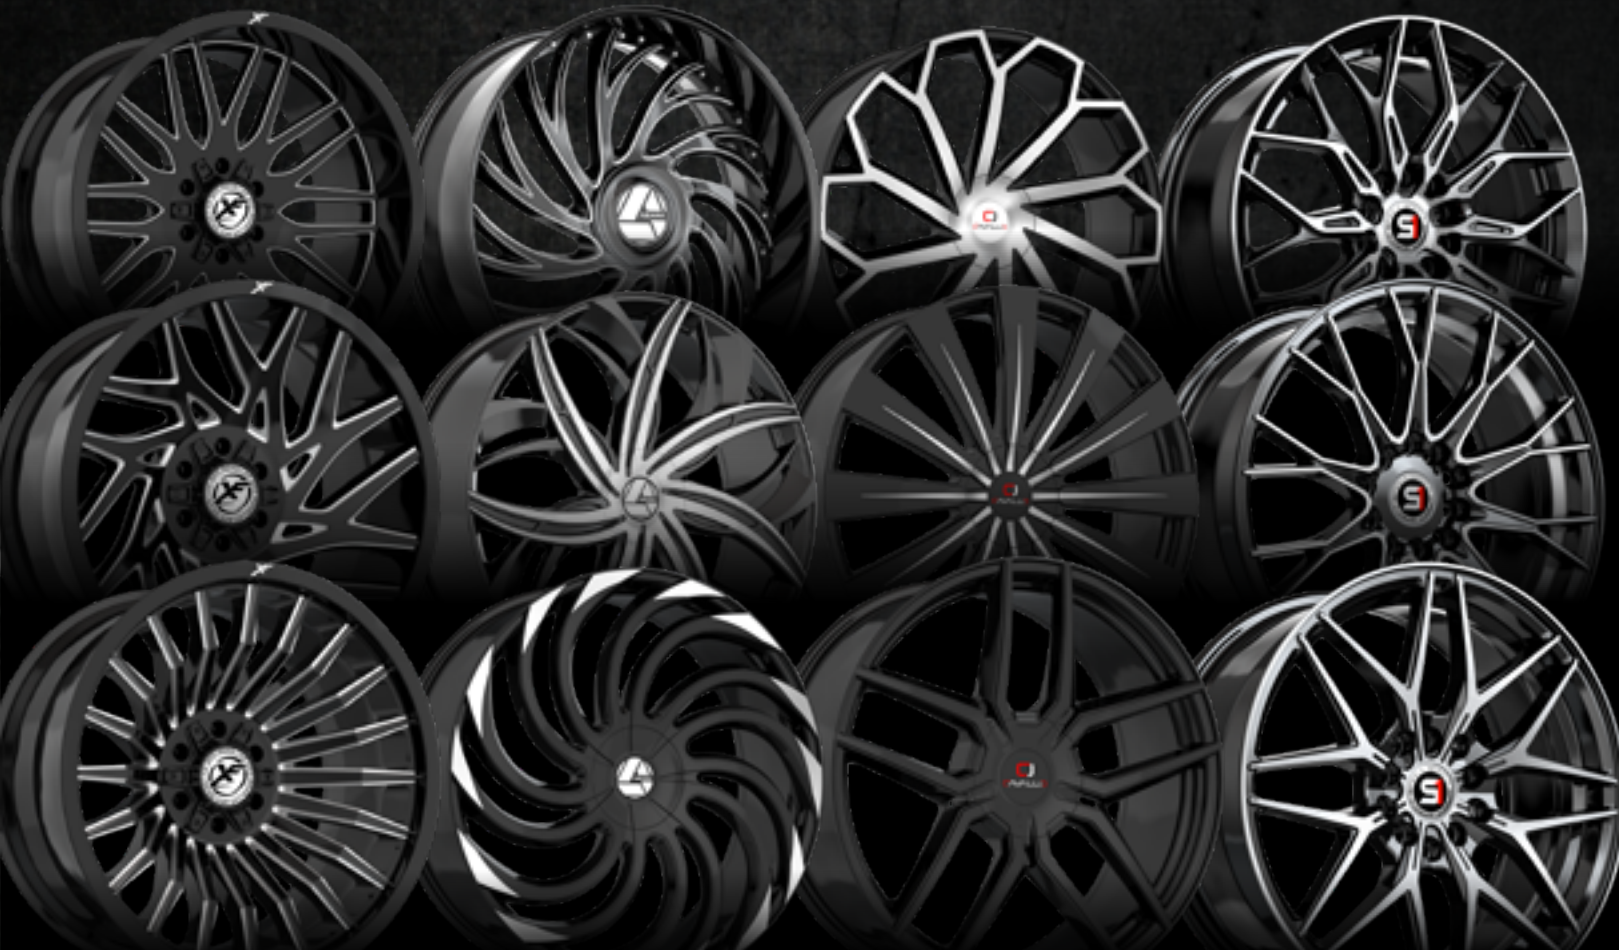

EARN **ELITE BUCKS** WITH EVERY PURCHASE

Have you recently placed an order online?

You may have earned **Elite Bucks**. Log-in to your shop.ewwfl.com account today and check your balance, you can put them toward your next order!

Not a member of the **Elite B2B Shop**? Joining is fast and easy. Just visit shop.ewwfl.com/dealer-application and apply today.