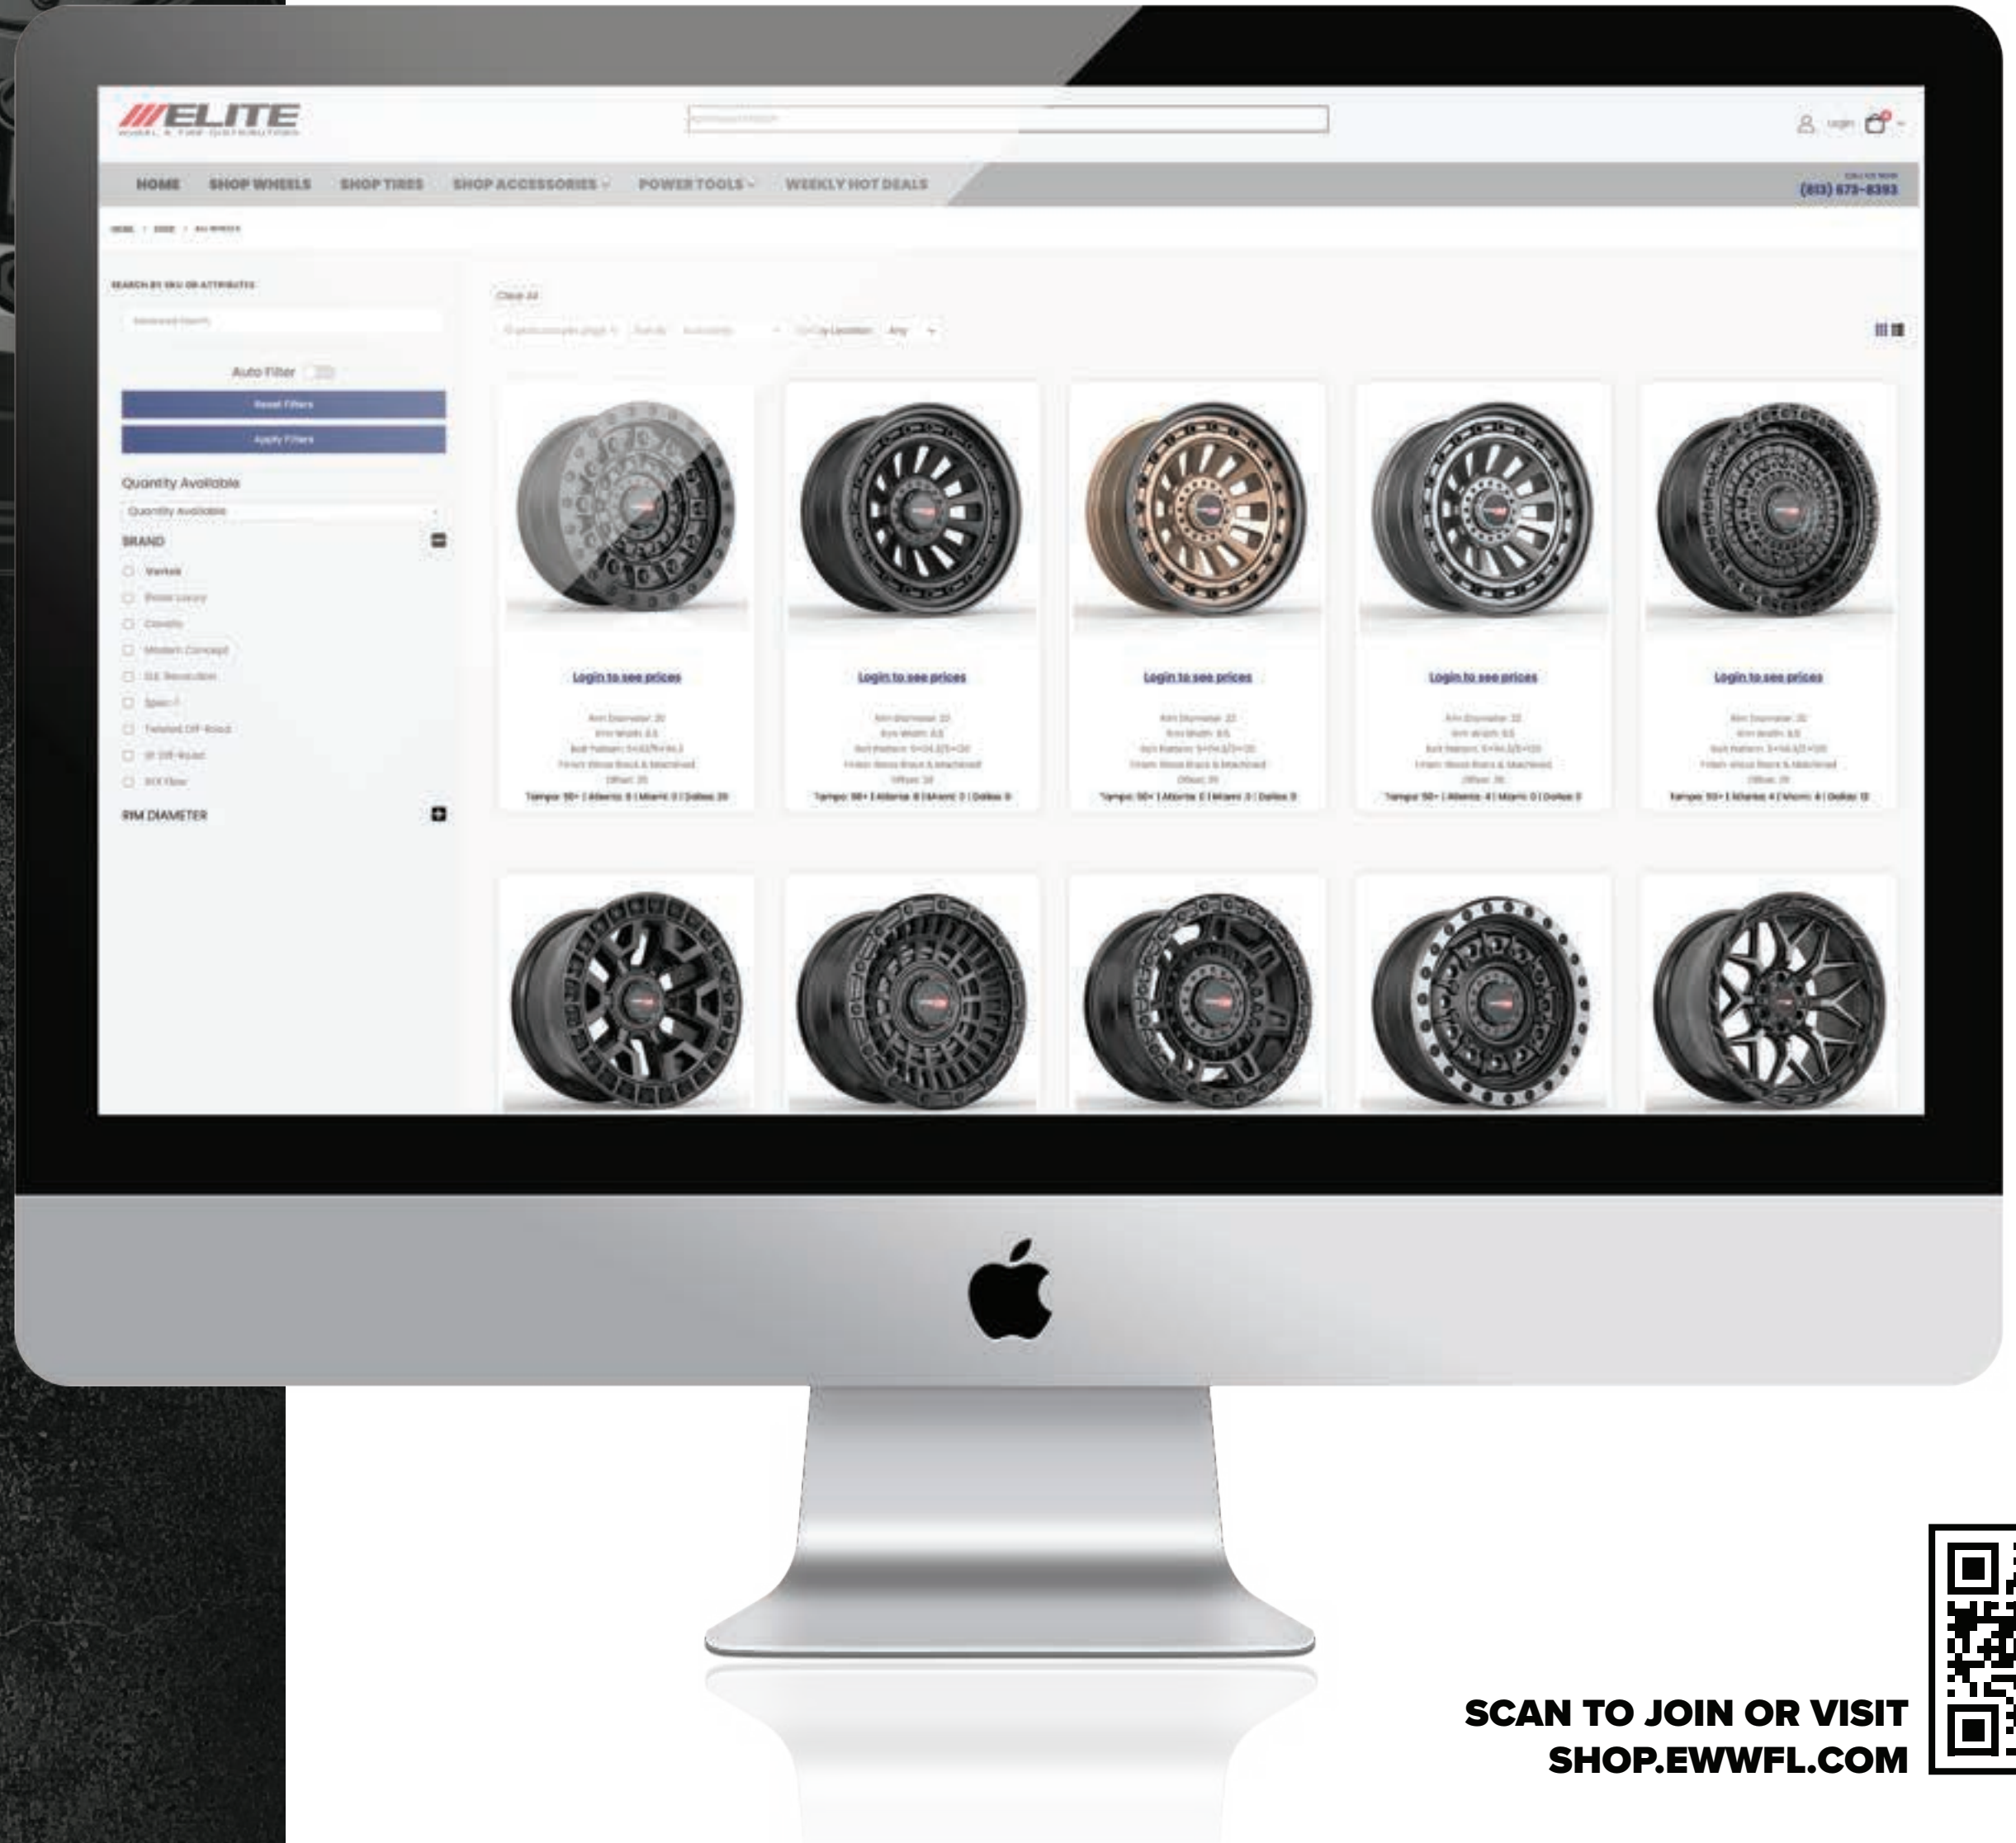

FINISHES:

MATTE TITANIUM BLACK
BLACK DIAMOND CUT W/ DARK TINT
MATTE BRONZE BLACK BEAD RING

SIZES:

17x9, 18x9, 20x9.5, 22x10

ELITE B2B

SHOP ONLINE

Order your Vortek Wheels when you become a dealer on the Elite B2B online shop. Earn ELITE BUCKS reward points exclusive to the B2B platform and save money on future orders.