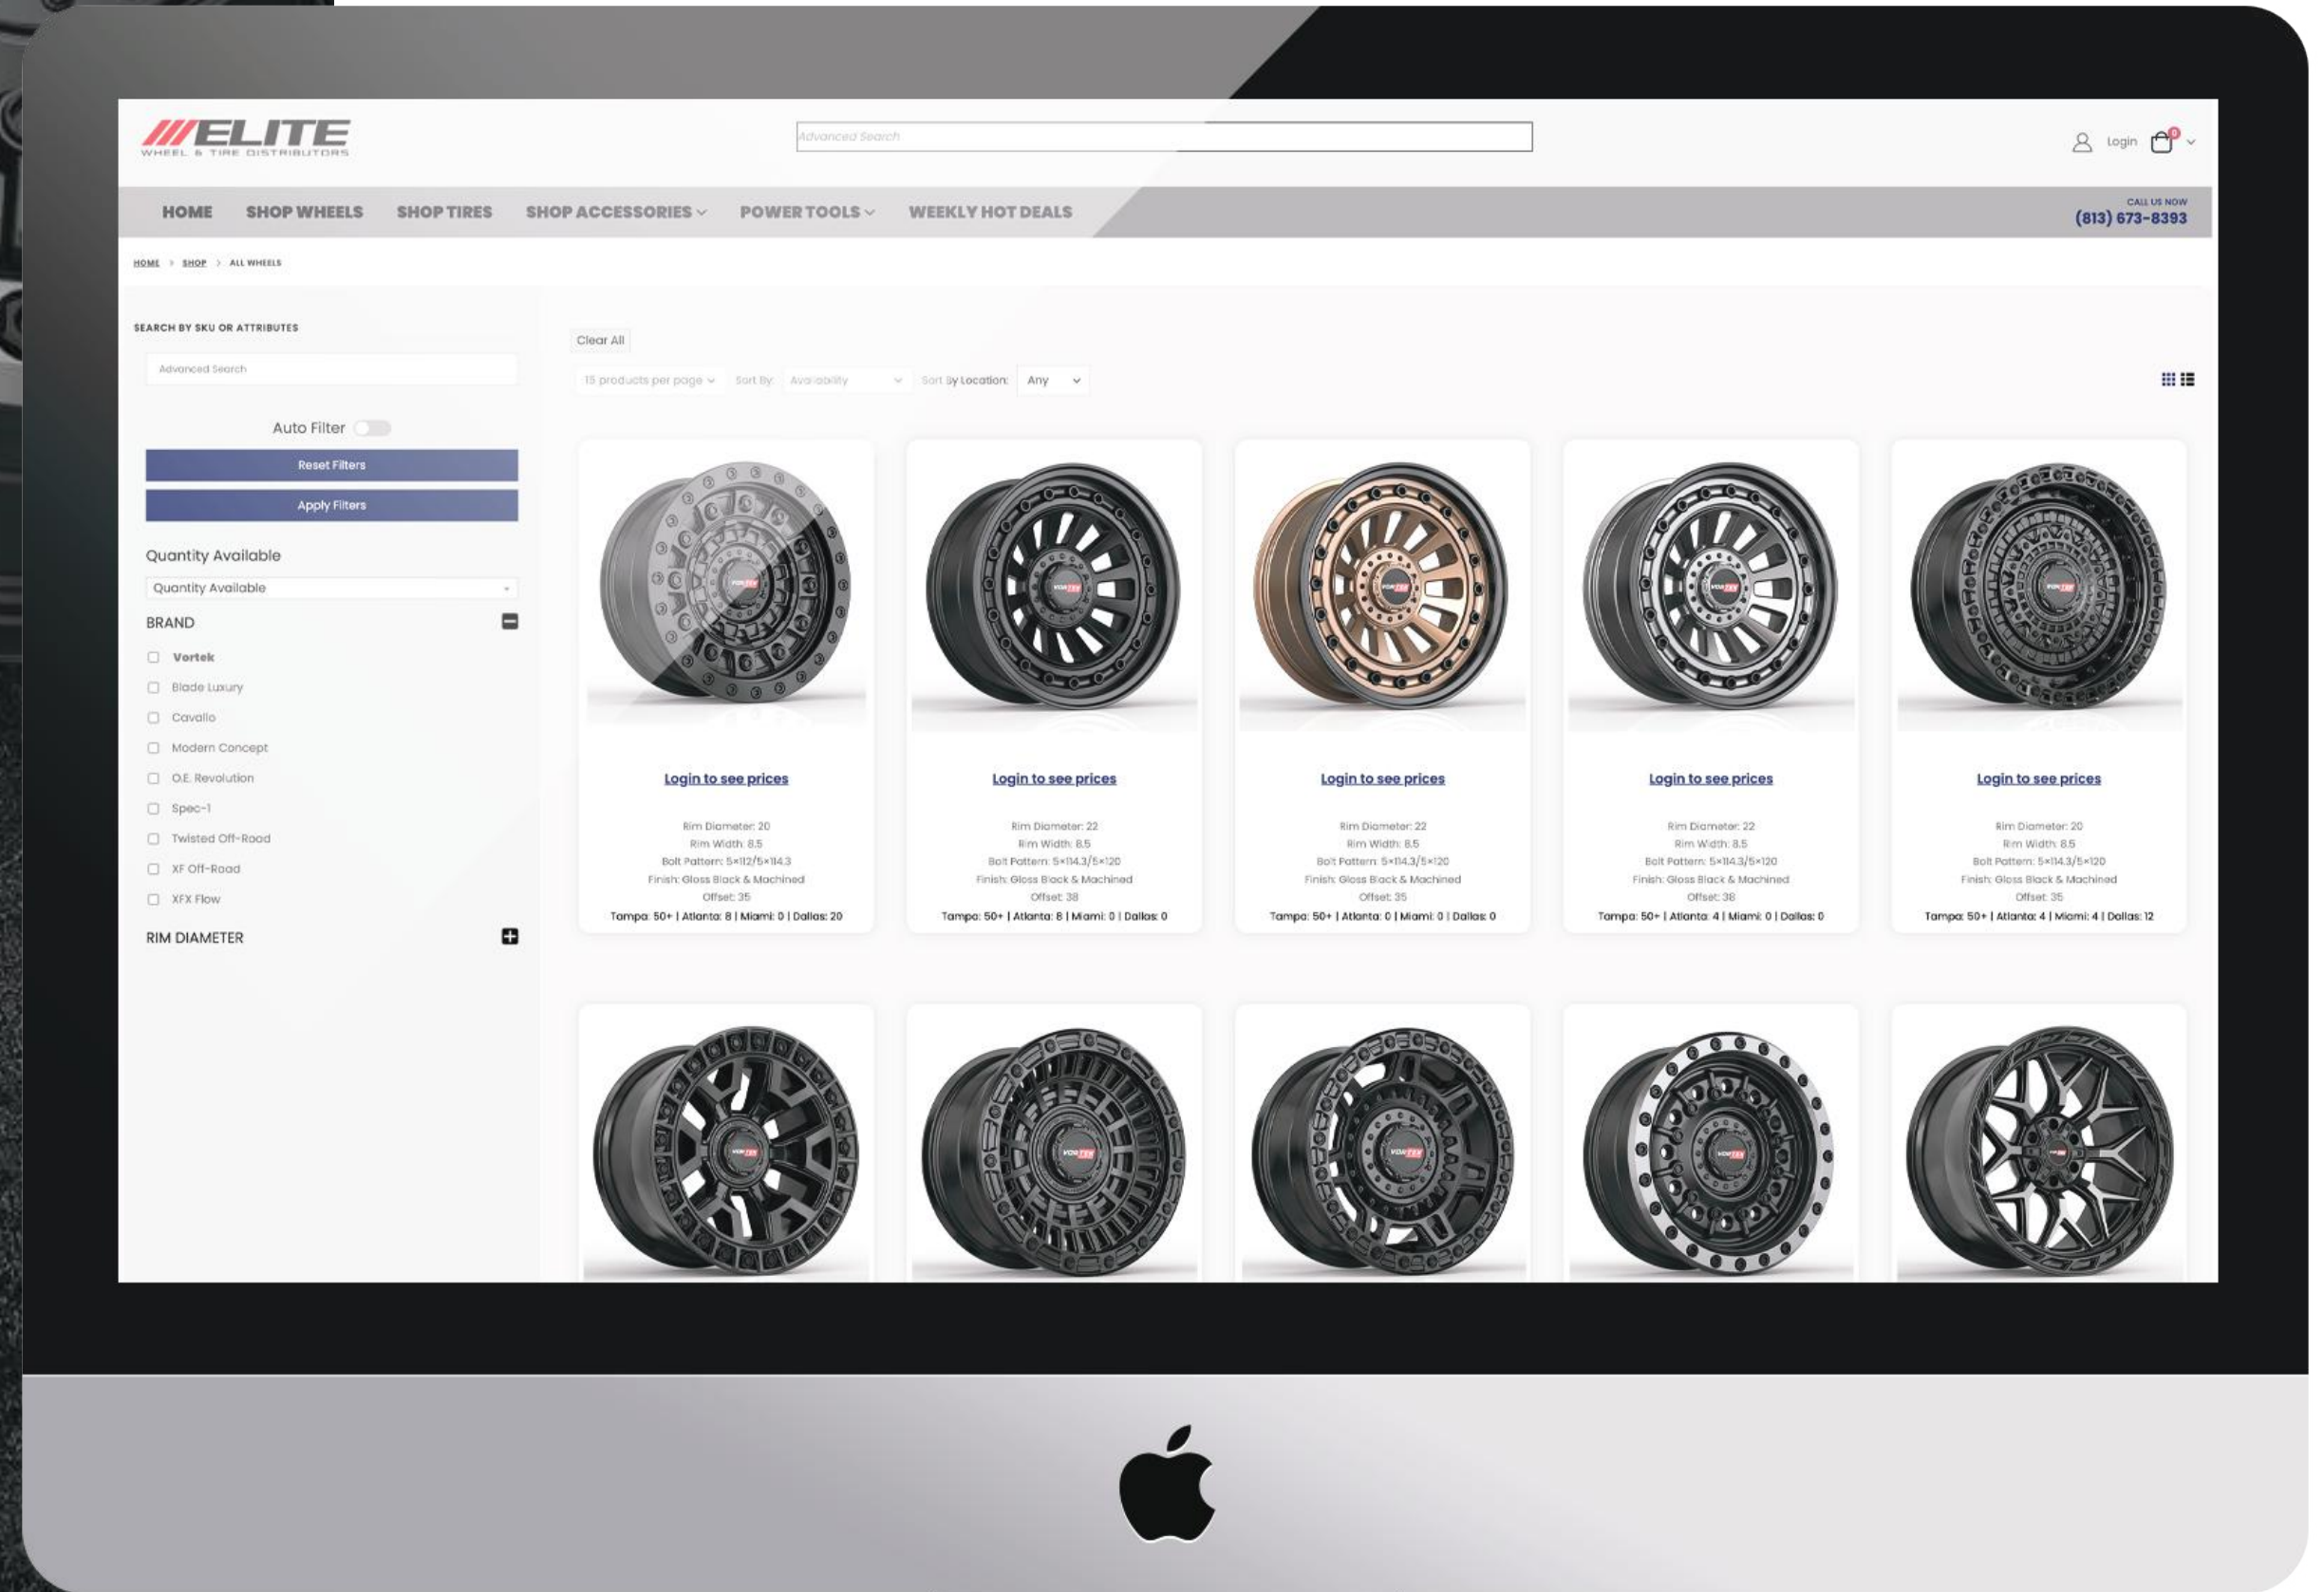

- MATTE BLACK
- GLOSS BLACK RED ACCENT

SIZES:

16x8, 17x8.5, 18x8.5, 20x9

ELITE B2B

SHOP ONLINE

Order your Vortek Wheels when you become a dealer on the Elite B2B online shop. Earn ELITE BUCKS reward points exclusive to the B2B platform and save money on future orders.