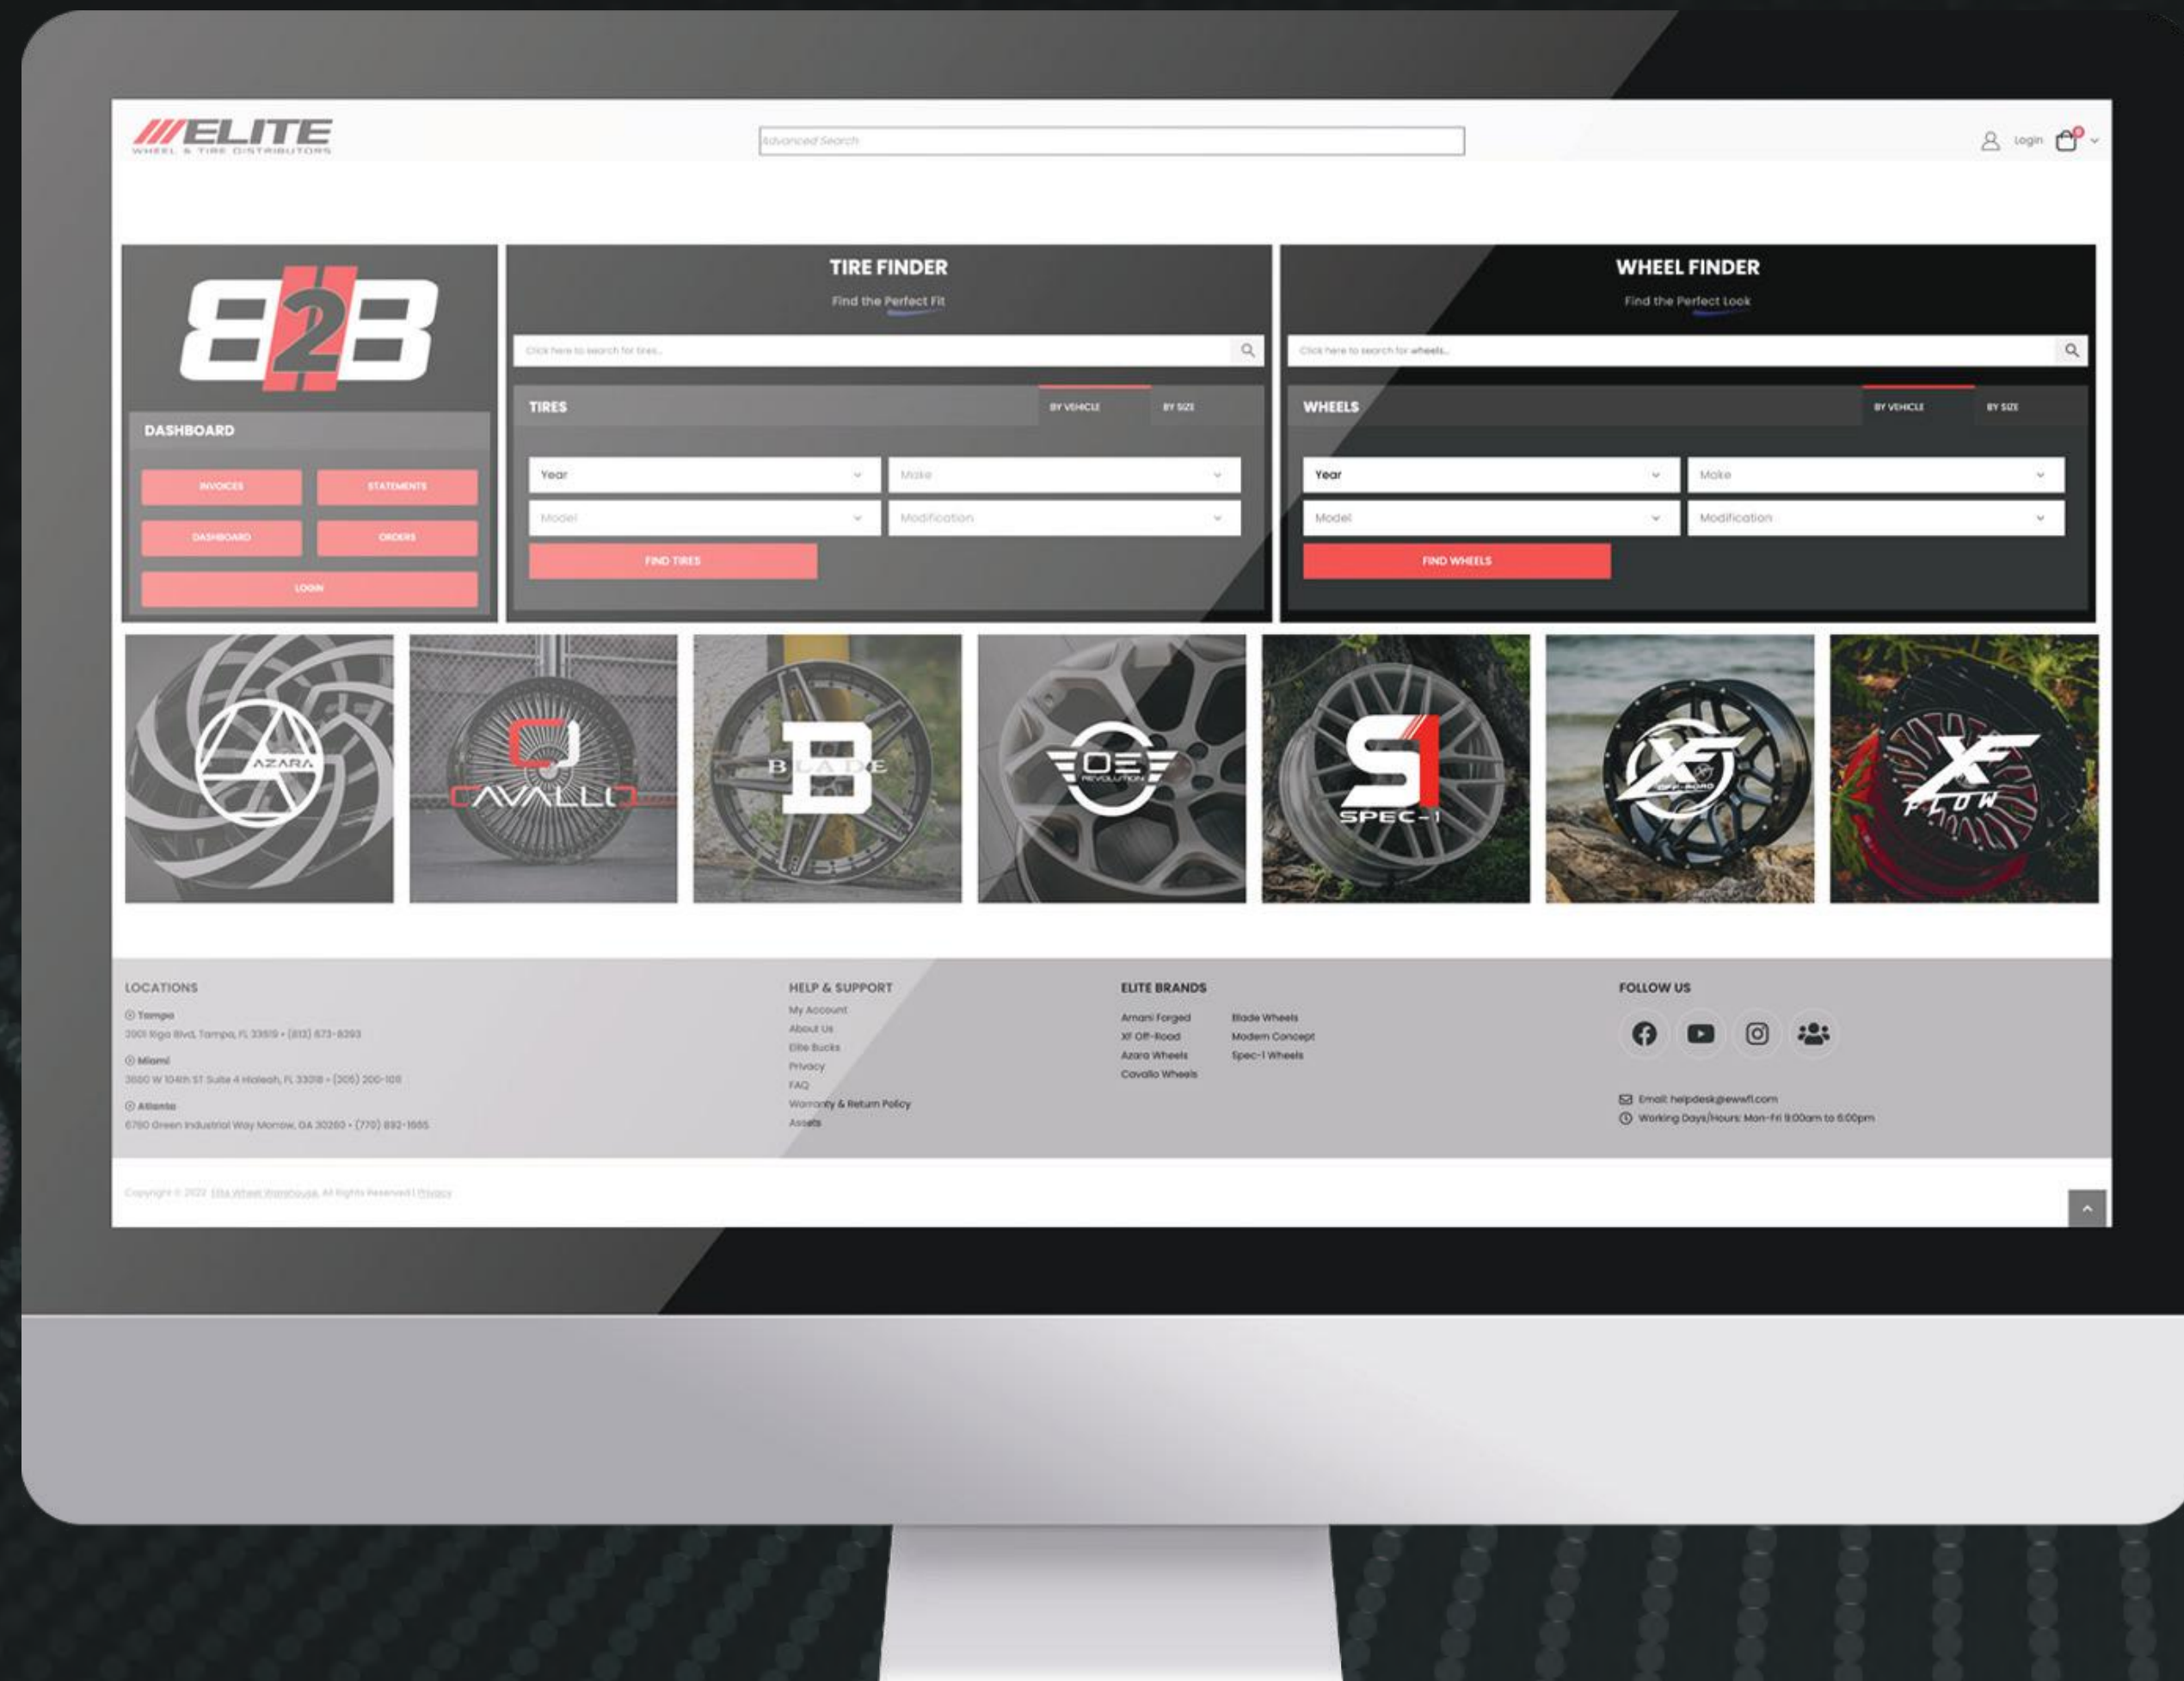

ARVANO AXL

AXL - 3

**FINISHES:**

GLOSS BLACK  
GLOSS BLACK BRUSHED  
BRUSHED

**SIZES:**

20x9, 20x10.5, 22x9, 22x10.5, 24x9, 24x10

AXL - 4

**FINISHES:**

GLOSS BLACK  
GLOSS BLACK BRUSHED  
BRUSHED

**SIZES:**

20x9, 20x10.5, 22x9, 22x10.5, 24x9, 24x10

SHOP ONLINE AT THE ELITE B2B

Order your Arvano Wheels when you become a dealer on the Elite B2B online shop. Earn Elite Bucks reward points exclusive to the B2B platform and save money on future orders.